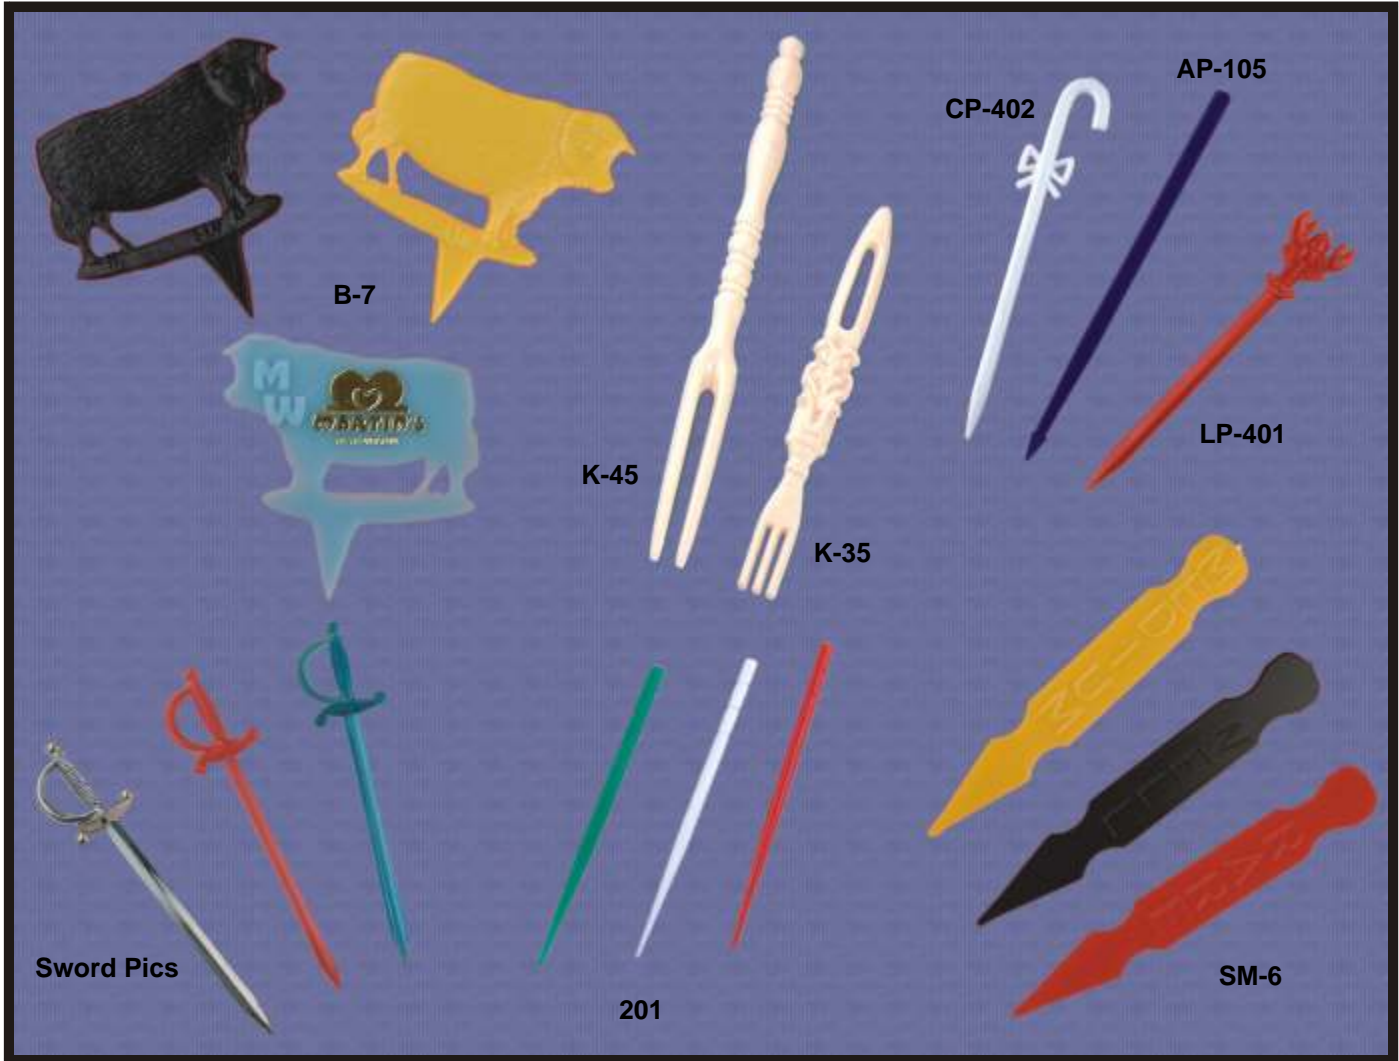

# PICKS, FORKS & STEAK MARKERS

## Gourmet & Oyster Forks

**K-35** - 3 1/2" Three Prong Fork  
Colors: Ivory, White, Red, Green.  
**K-45** - 4 1/2" Two Prong Fork  
Colors: Ivory only

## Pelican Pics

**LP-401 - Lobster Pics**: 2 7/8" Long  
**CP-402 - Cane Pics**: 3 1/8" Long  
**201 - Plastic Pics**: 2 1/4" Long  
**AP-105 - Arrow Pics**: 3 1/2" Long  
Colors: Red, White, Ivory, Blue, Yellow, Green  
Assorted colors per box. Solid colors on request.

## Steak Markers

**B-7 - Angus Steak Markers - 1 3/4"**  
Advertise your name with sculptured three dimensional prize Angus markers. Large flat area on back has a molded in designation and is suitable for imprinting your logo.  
**SM-6 - Steak-ettes - 2 7/8"**  
Steak markers with molded in designations. Sturdy, Efficient, and Economical.  
Colors: Rare-Red, Medium Rare-Pink, Medium - Yellow, Medium Well-Blue, Well-Black.